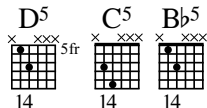

# Layla

Layle And Other Assorted Love Songs - 1970

Music by Derek And The Dominos

Tabbed by Cyril Michaud

♩ = 116

Chord progressions: D<sup>5</sup> C<sup>5</sup> B<sup>b5</sup> C<sup>5</sup> D<sup>5</sup> x5

w/ overdrive 1 1 1 4 3 4 1 1 1 x5

1 1 1 4 3 4 1 1 1 x5

E B A D B E

0 3 0 3 3 | 0 7 5 3 3 5 | 5 7 (7) 0 3 0 3 |

D<sup>5</sup> C<sup>5</sup> B<sup>b5</sup> \* (1) C<sup>5</sup> \* (2) \* (1) \* (1)

4 3 4 1 2